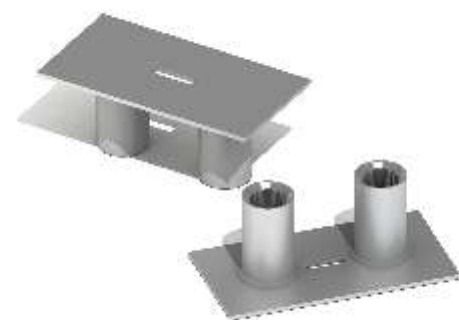

We offer a wide range of accessories thanks to which the system of EASY FRAMES is so multitasking and user friendly. Shelf holders, lamp or TV holders are indispensable elements for building a complete set for advertising your company.

SHELF HOLDER

PODPORA PÓŁKI

LAMP HOLDER

MOCOWANIE LAMP

FRAMES

RAMY

easy frames - the concept that meets all expectations

zastosowanie | applications