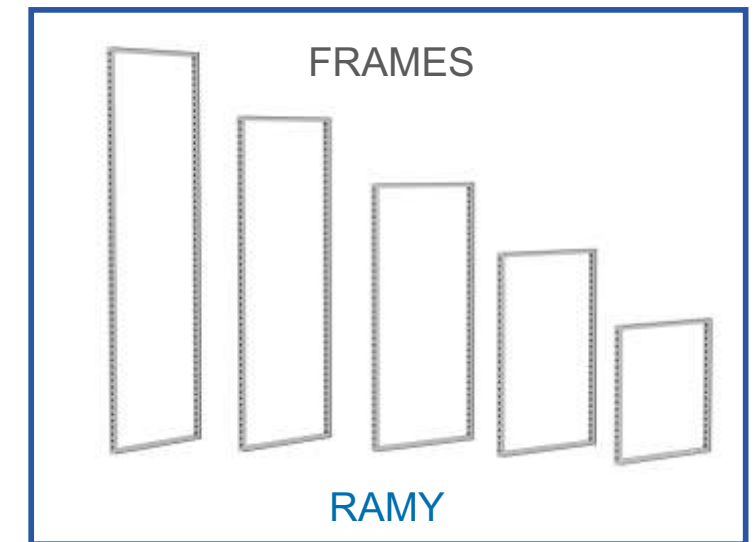

easy frames - the concept that meets all expectations

akcesoria | accessories

Szeroki wachlarz akcesoriów sprawia, że system jest bardzo praktyczny i wielozadaniowy. Różnego rodzaju podpory półek, mocowania lamp czy uchwyty do TV to niezbędne elementy do stworzenia kompletnego stoiska promocyjnego Twojej firmy.

We offer a wide range of accessories thanks to which the system of EASY FRAMES is so multitasking and user friendly. Shelf holders, lamp or TV holders are indispensable elements for building a complete set for advertising your company.